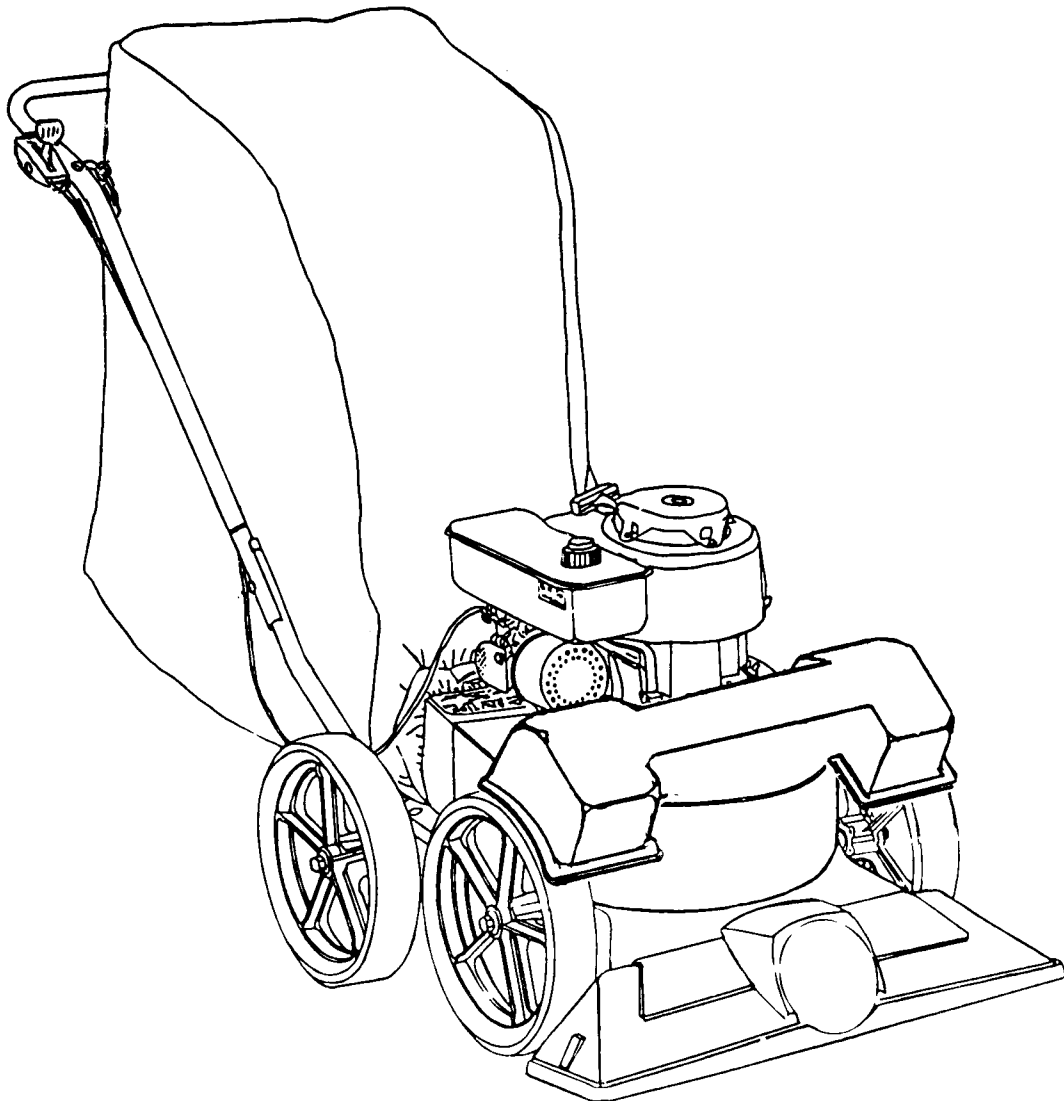

BILLY GOAT

INDUSTRIES, INC.

vacuum cleaner

Models No. KD501SP
KD501SPT

KD-501SP, KD-501SPT

FIG. NO. 1

PART NO. 900976

FORM NO. 100991