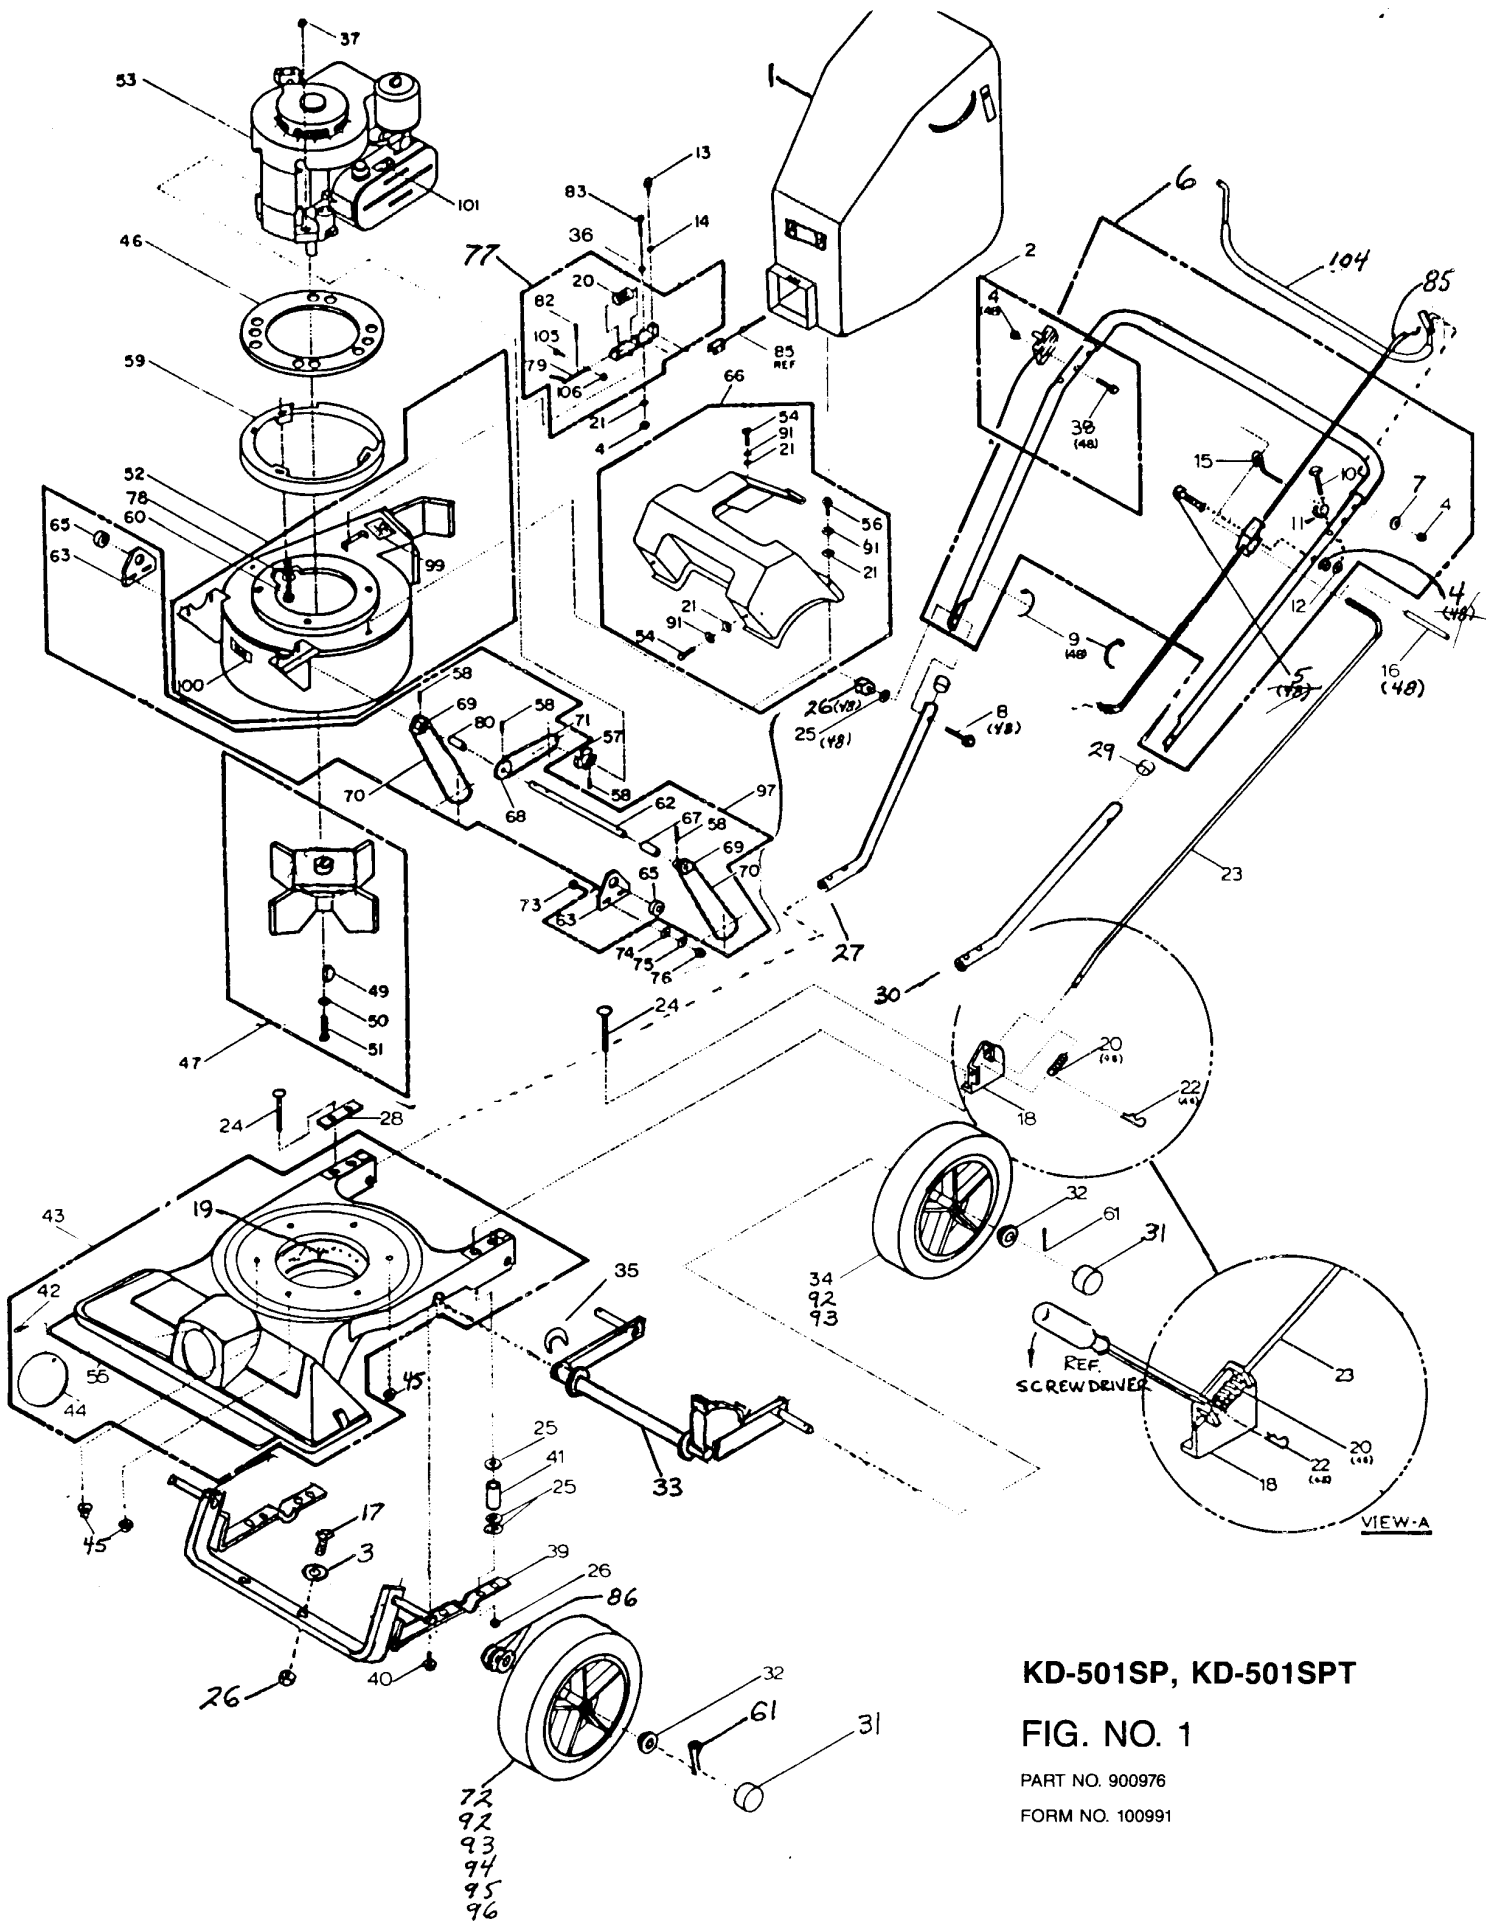

KD-501SP, KD-501SPT

FIG. NO. 1

PART NO. 900976

FORM NO. 100991

KD-501 S.P., KD-501 S.P.T.

PARTS LIST